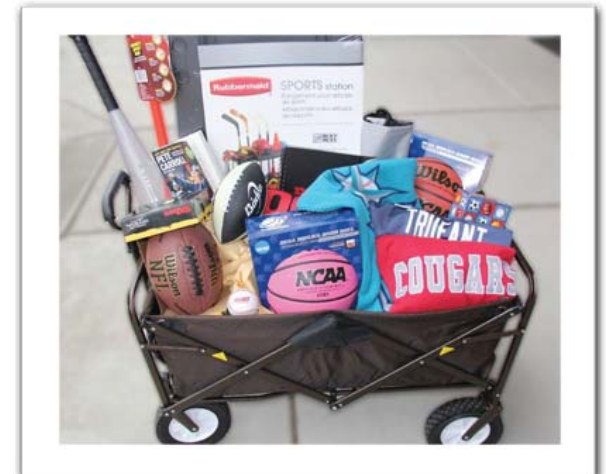

5. ALL AROUND TOWN

VALUE \$1,950

Donated by: families in Kathie/Hacker Lions and Johnson/Jen Doves and local merchants

Day for 4 at the Races Emerald Downs
Night out at the Garage 4 course dinner and billiard or bowling
1 month Zumba lessons for 1 plus 2 friends - Lee's Martial Arts
\$50 Gift Certificates to John Howie Restaurants, Steak House,
2 Nights at Suncadia Lodge
2 Rounds of golf at Suncadia
\$135 gift certificate towards meals Suncadia resort
\$50 Adriatic Grill
4 Passes to the EMP
James Allen Haircut and products
Twist Yoga & Mat
Baicha Tea House
Tour Seattle by Segway for 4
Autographed Kid's Sounder Jersey
Autographed Sounder Soccer Ball
2 Sounder Tickets
2 Umbrellas
Theo Chocolates
Luggage- packable, lightweight
2 Bottles of Wine
\$25.00 AMC Movie Gift Card

6. SPORTS FANATIC

VALUE \$1,125

Donated by: families in Kangaroos, Lambs and Kindergarten and local merchants

2 tickets to Seattle Mariners vs. Angels Friday May 25th
4 Box Seats to Mariners game and a tour of the Roots Truck along with Baseball, laptop bag and notebook
2 Seahawks Tickets (first game of season) (each \$75)
2 Sounder Tickets-(\$80 Value) vs. the Galaxy on May 2nd
5 free admission tickets to Lynnwood Ice Center
Sports box of Kleenex
Wagon collapsible sport carrier
Mariners blanket
Cougar Sweat shirt
Husky T-shirt
2 Footballs
2 Basketballs
T-Ball Bat
Sports station Organizer
Bat and Ball
Nike Bag
Tennis Gift Certificate OPTC 5 week child lessons
\$50 Gift Card REI
\$25 Gift Card Foot Locker
\$25 Gift Card Nike
Edmonds Family Fun Center fun for 4 mini golf and large pizza
\$50 Gift Certificate Sport Restaurant & Bar
1 Massage Therapy
Water Bottle
Pete Carroll Book
Trufant Jersey